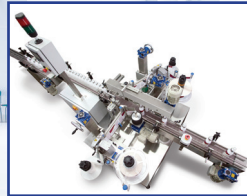

STRATUM
Automatic Servo Driven
Piston Filler (LIVE Demos
at the PPMA Show)

SEALPRO120
Inline Cut Foiler
and Sealer

THORO
Automatic High
End Capper

LWA SERIES
Universal Wrap Around
and Front/Back Labeller