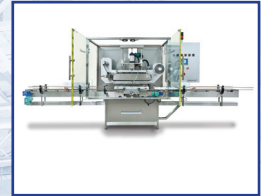

Let us build *your vision*

Over **900**
machines...

...supported
in over **30**
countries

Visit us at the PPMA SHOW,
Stand B20

Website: www.shemeshautomation.com
Email: SA@Shemeshautomation.com

SACF 120
Automatic Containers
Feeder & Unscrambler

STRATUM
Automatic Servo Driven
Piston Filler (LIVE Demos
at the PPMA Show)

SEALPRO120
Inline Cut Foiler
and Sealer

THORO
Automatic High
End Capper

LWA SERIES
Universal Wrap Around
and Front/Back Labeller