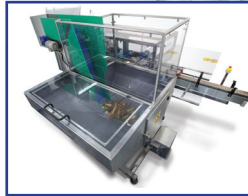

Let us build *your vision*

Over **900**
machines...

...supported
in over **30**
countries

Visit us at the PPMA SHOW,
Stand B20

Website: www.shemeshautomation.com
Email: SA@Shemeshautomation.com

SACF 120
Automatic Containers
Feeder & Unscrambler

STRATUM
Automatic Servo Driven
Piston Filler (LIVE Demos
at the PPMA Show)

SEALPRO120
Inline Cut Foiler
and Sealer

THORO
Automatic High
End Capper

LWA SERIES
Universal Wrap Around
and Front/Back Labeller